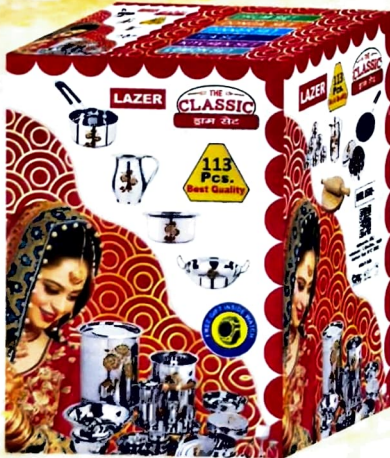

DRUM & BALTI SETS

161 Pcs.
Best Quality

DRUM SETS

128 Pcs.
Best Quality

DRUM SETS

113 Pcs.
Best Quality

POOJA BASKET SETS

6 Pcs.
Best Quality